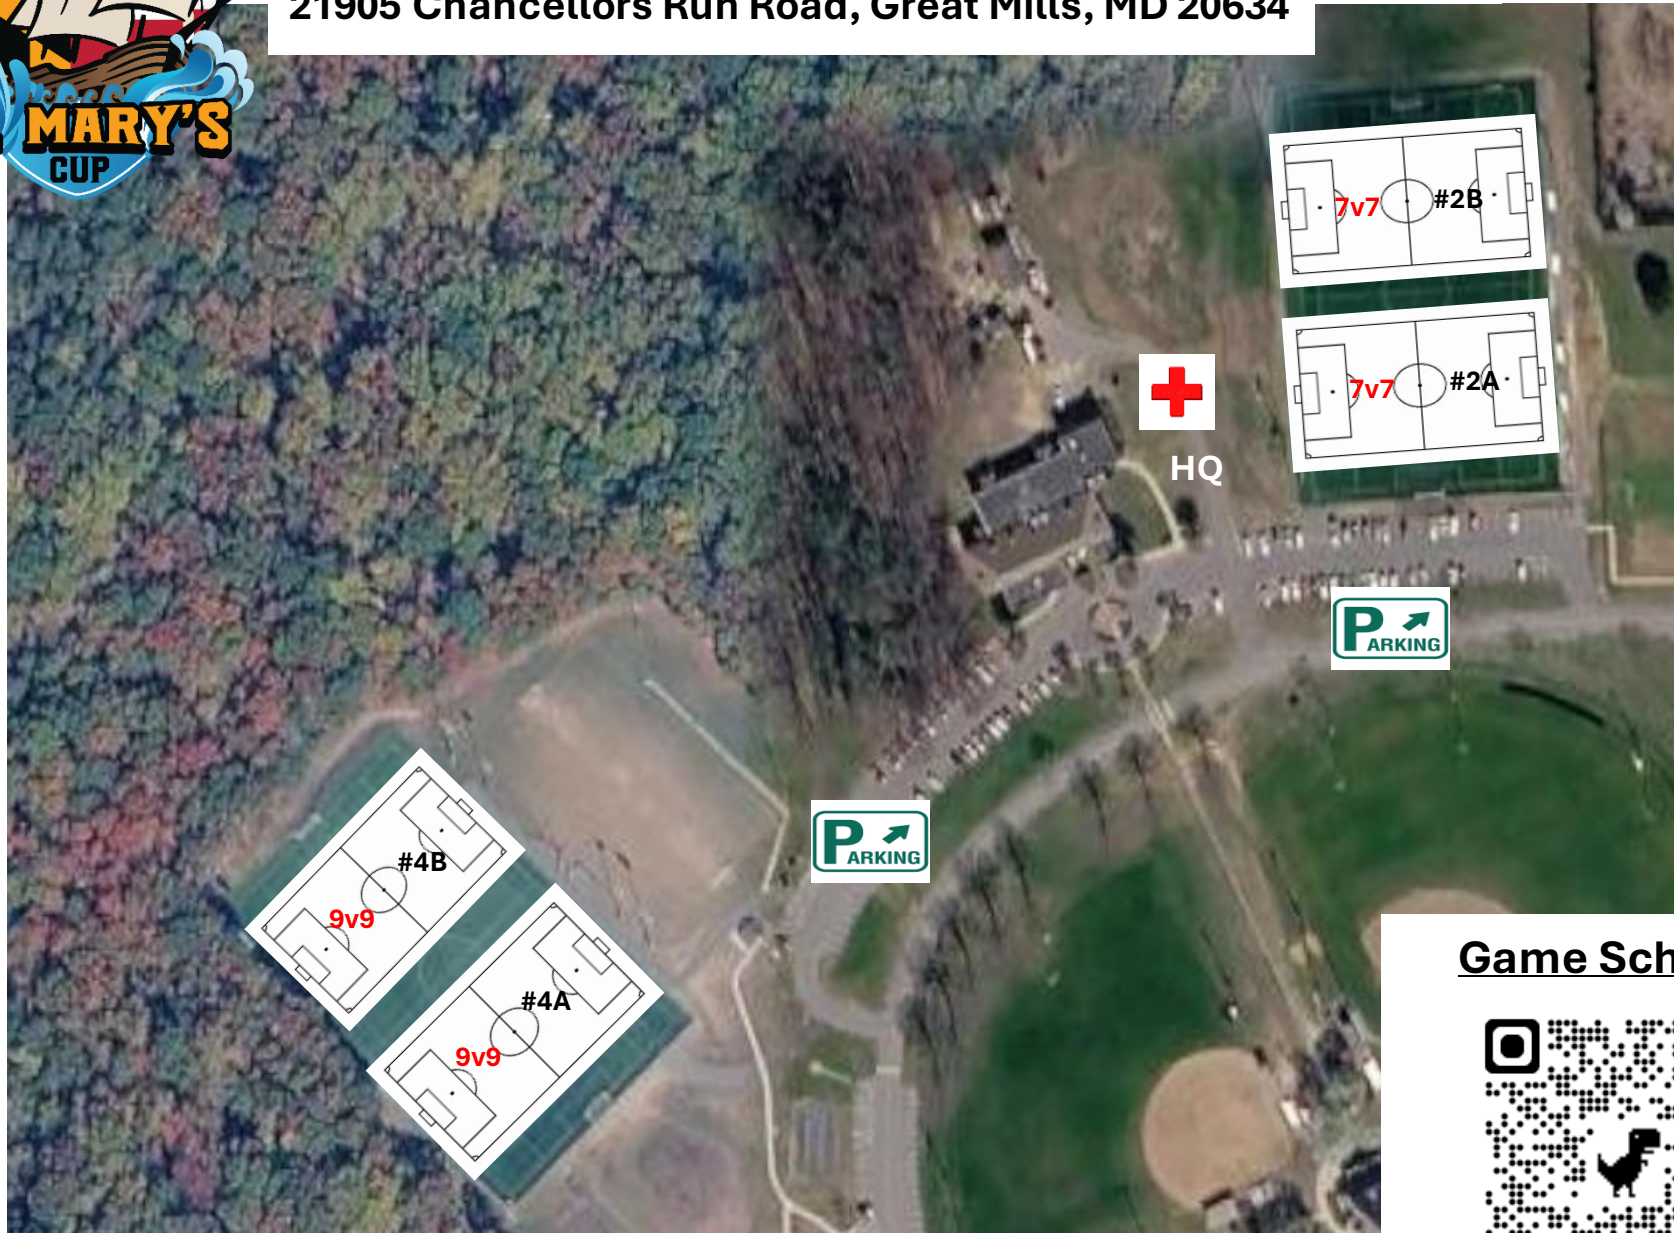

Chancellors Run Regional Park

21905 Chancellors Run Road, Great Mills, MD 20634

Game Schedule